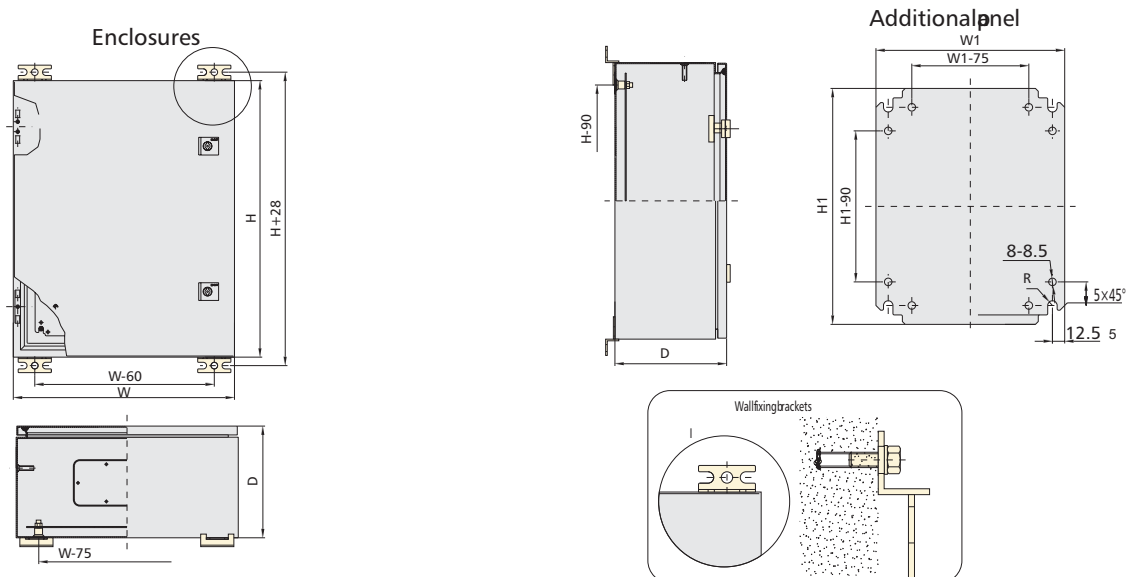

Mounting plate made of 2mm GI steel or RAL 2000

Orange powder coated.

Complies with IEC & NEMA standards.

Available in Double door construction for width more than 800mm.

Corner formed covers ensures better rain proof protection & aesthetic look

3 point cam lock for higher sizes ensures uniform locking over the entire length.

2. Technical data

| | |
|---|-----------|
| Standard | IEC 62208 |
| Rated voltage | 230V/400V |
| Frequency | 50/60Hz |
| Max. incoming current(three phases) | 250A |
| Protection degree | IP54 |
| Allowable temperature-rise of enclosure | 70K |

3. Terminals max. cable size

| | |
|--------------------|-------------------------|
| Incoming terminals | 2 × 185 mm ² |
|--------------------|-------------------------|

4. Overall and mounting dimensions (mm)

Flange openings

Note: The thickness of installation panel could be changed according to your specific requirement. (Max. thickness 2.0mm). Drawing-bar lock is available when the width of LUSTRE is bigger than 800mm