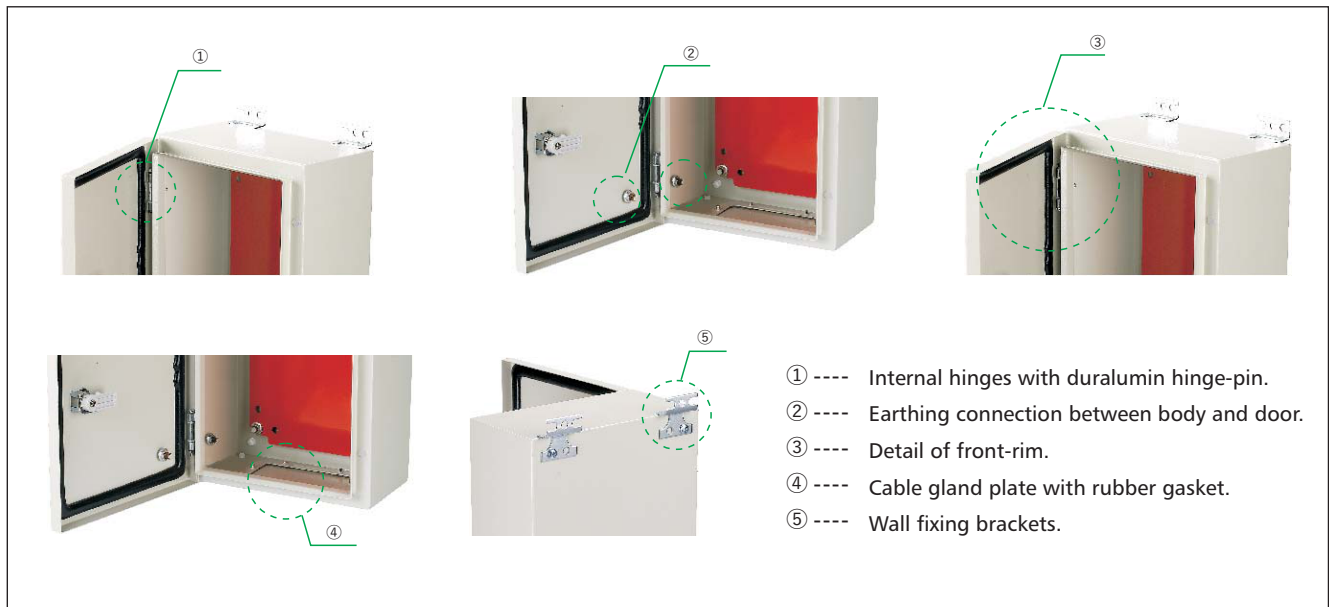

Mounting plate made of 2mm GI steel or RAL 2000

Orange powder coated.

Complies with IEC & NEMA standards.

Available in Double door construction for width more than 800mm.

Corner formed covers ensures better rain proof protection & aesthetic look

3 point cam lock for higher sizes ensures uniform locking over the entire length.

2. Technical data

| | |
|---|-----------|
| Standard | IEC 62208 |
| Rated voltage | 230V/400V |
| Frequency | 50/60Hz |
| Max. incoming current(three phases) | 250A |
| Protection degree | IP54 |
| Allowable temperature-rise of enclosure | 70K |

3. Terminals max. cable size

| | |
|--------------------|-------------------------|
| Incoming terminals | 2 × 185 mm ² |
|--------------------|-------------------------|

4. Overall and mounting dimensions (mm)

Flange openings

Note: The thickness of installation panel could be changed according to your specific requirement. (Max. thickness 2.0mm). Drawing-bar lock is available when the width of LUSTRE is bigger than 800mm