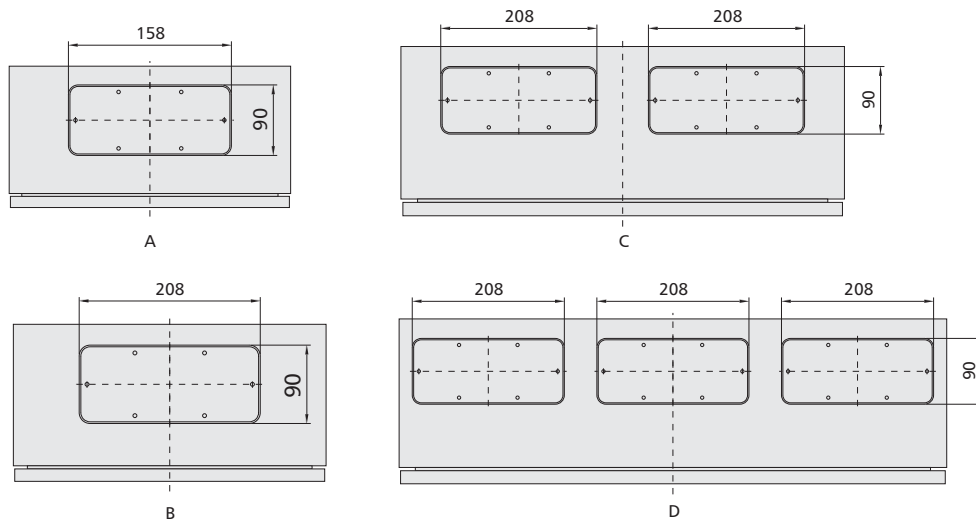

Mounting plate made of 2mm GI steel or RAL 2000

Orange powder coated.

Complies with IEC & NEMA standards.

Available in Double door construction for width more than 800mm.

Corner formed covers ensures better rain proof protection & aesthetic look

3. Terminals max. cable size

| | |
|--------------------|-------------------------|
| Incoming terminals | 2 × 185 mm ² |
|--------------------|-------------------------|

4. Overall and mounting dimensions (mm)

Flange openings

Note: The thickness of installation panel could be changed according to your specific requirement. (Max. thickness 2.0mm). Drawing-bar lock is available when the width of LUSTRE is bigger than 800mm

5. Ordering information

| Model No. | Height(H)×Width(W)× Depth(D) | No. of locks | No. of hinges | Flange openings | Thickness |
|----------------|------------------------------|--------------|---------------|-----------------|-----------|
| LUSTRE-2520/15 | 250× 200× 150 | 1 | 2 | A | 1.2 |
| LUSTRE-3025/15 | 300× 250× 150 | 1 | 2 | A | 1.2 |
| LUSTRE-3025/20 | 300× 250× 200 | 1 | 2 | A | 1.2 |
| LUSTRE-3030/15 | 300× 300× 150 | 1 | 2 | A | 1.2 |
| LUSTRE-3030/20 | 300× 300× 200 | 1 | 2 | A | 1.2 |
| LUSTRE-3040/15 | 300× 400× 150 | 1 | 2 | B | 1.2 |
| LUSTRE-3040/20 | 300× 400× 200 | 1 | 2 | B | 1.2 |