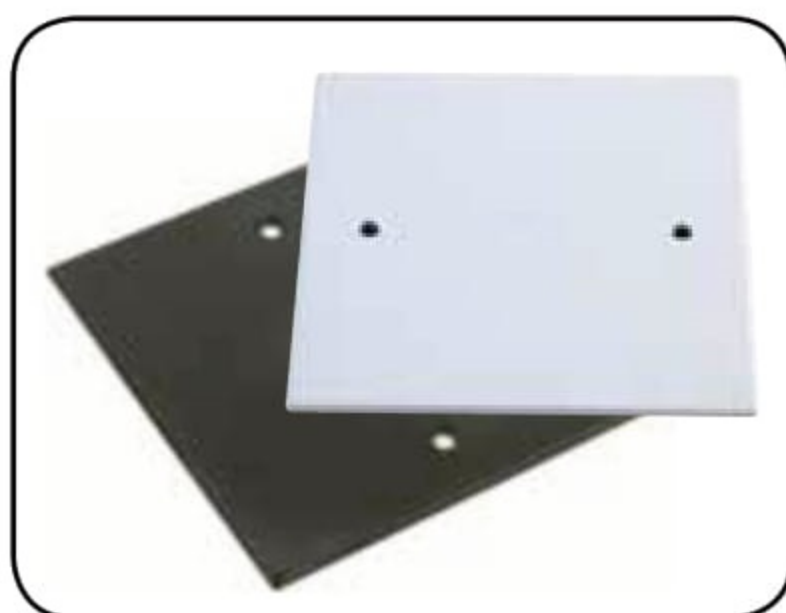

**PVC SURFACE BOX - SQUARE & RECTANGLE**

**Material: PVC** **Temperature: -5°/+60°C**

Description	White	Pack
PVC BOX 3x3 - SURFACE (87x87mm)	LSPSB-21	20
PVC BOX 3x3 - SURFACE (87x147mm)	LSPSB-22	10
PVC BOX 3x3 FLUSH MOUNT WITH ADJUSTABLE LUG (87x87mm)	LSPSB-F21	20
PVC BOX 3x3 FLUSH MOUNT WITH ADJUSTABLE LUG (87x147mm)	LSPSB-F22	10