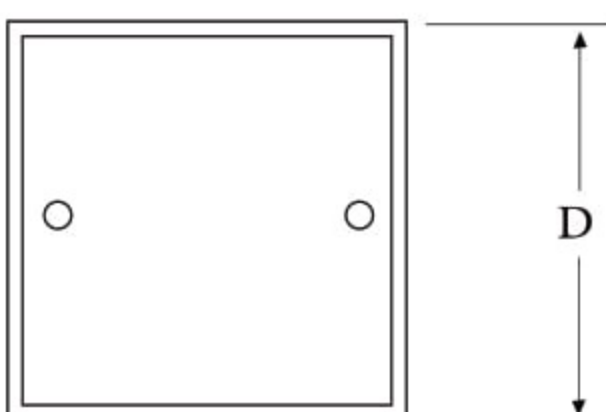

Dimension (D)
3x3
6x3