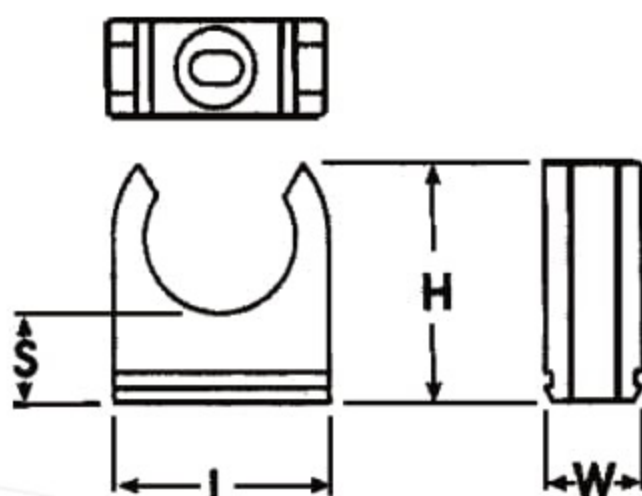

Conduit Clips are a clip in type conduit mount that can be mounted direct onto a wall or other surface, or slid into a Mounting Channel. They are available in sizes 16mm through to 50mm, and provide a standoff of between 9mm and 13mm.