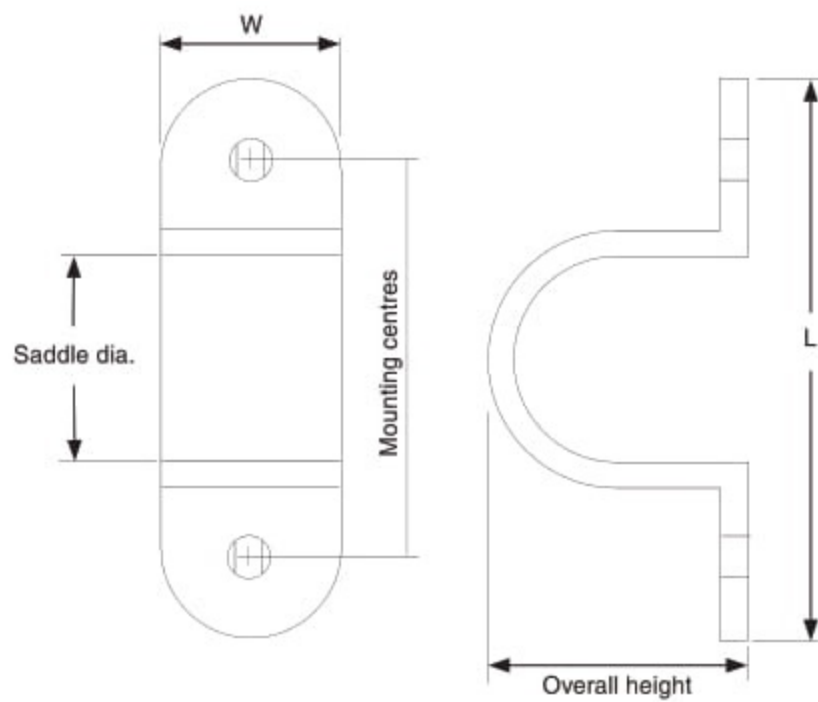

Dimension (D)
3x3
6x3

Available in a range of sizes from 20mm to 50mm.

Size	Inside Diameter(I.D)	Radius (R)	Bend Length(A)
20mm	20mm	52mm	110mm
25mm	25mm	82mm	160mm
32mm	32mm	112mm	225mm
38mm	38mm	142mm	260mm
50mm	50mm	170mm	325mm

**SPACER**

**Material: PVC** **Temperature: -5°/+60°C**

Description	Black	White	Pack
20mm - SPACER	LSSP-20BK	LSSP-20WH	100
25mm - SPACER	LSSP-25BK	LSSP-25WH	75
32mm - SPACER	LSSP-32BK	LSSP-32WH	50
40mm - SPACER	LSSP-40BK	LSSP-40WH	50
50mm - SPACER	LSSP-50BK	LSSP-50WH	25

Saddles Spacers set a conduit run off the wall 8mm to allow easier cleaning and repainting and to facilitate entry into equipment. They are available in sizes 20mm to 50mm.

Size	Length(L)	Width(W)	Centres(Crs)	Standoff(T)	Height(H)
20mm	61mm	22mm	40mm	8mm	14mm
25mm	74mm	26mm	48mm	8mm	14mm