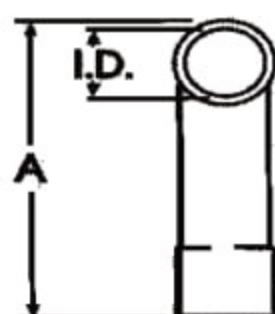

Size	Inside Diameter(I.D)	Outside Diameter(O.D)	Length(L)
20mm	20mm	23.40	109mm
25mm	31mm	28.80	110mm
32mm	32mm	36.30	125mm
38mm	38mm	42.10	148mm
50mm	50mm	54.60	166mm

## MALE BUSH

**Material: PVC**

**Temperature: -5°/+60°C**

Black (RAL 9005) or White (RAL 9010)

Description	Black	White
16mm MALE BUSH	LSMB-16BK	LSMB-16WH
20mm MALE BUSH	LSMB-20BK	LSMB-20WH
25mm MALE BUSH	LSMB-25BK	LSMB-25WH
32mm MALE BUSH	LSMB-32BK	LSMB-32WH
40mm MALE BUSH	LSMB-40BK	LSMB-40WH
50mm MALE BUSH	LSMB-50BK	LSMB-50WH

Available in a range of sizes from 20mm to 50mm.

Size	Inside Diameter(I.D)	Radius (R)	Bend Length(A)
20mm	20mm	52mm	110mm
25mm	25mm	82mm	160mm
32mm	32mm	112mm	225mm
38mm	38mm	142mm	260mm
50mm	50mm	170mm	325mm