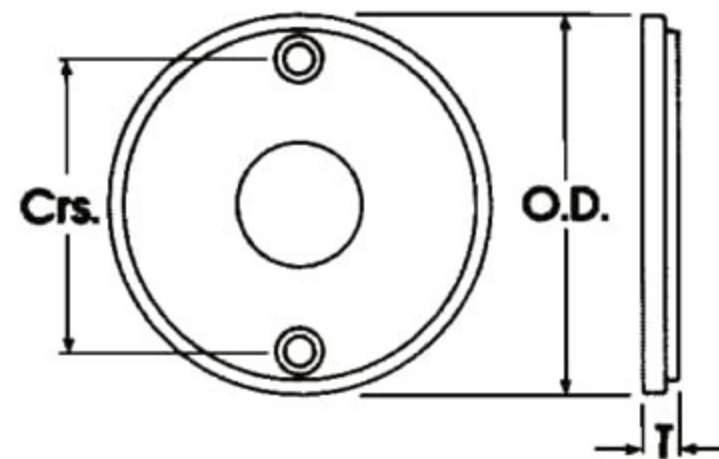

JUNCTION BOX LIDS - ROUND

Material: PVC **Temperature: -5°/+60°C**

Description	Black	White	Pack
66mm LID COVER ROUND	LSLCR-20/BK	LSLCR-20/WH	100
85mm LID COVER ROUND	LSLCR-25/BK	LSLCR-25/WH	100

Outside Diameter (O.D.)	Centres (Cr.)
66mm	50mm
85mm	50mm